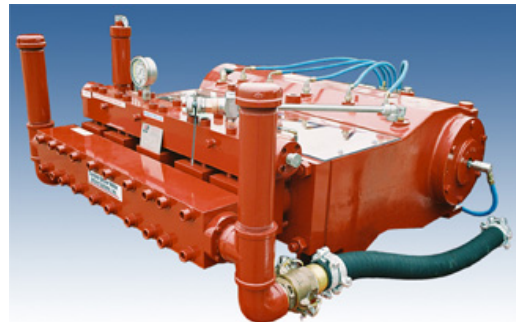

(<http://www.waterjetting.com/>)

SWAG STORE (<http://store.gardnerdenverpumps.com/>)

Pumps & Packages 800-580-JETT

Parts & Accessories 800-580-FLOW

WATER JETTING by GARDNER DENVER (<http://www.waterjetting.com/>)

QF-450 Series Bareshaft Waterjetting Pumps

**Pressures to 20,000 PSI, Flows to
200 GPM, Power to 600 HP**

Gardner Denver's quintuplex pumps are well known for their smooth operation with lower operating costs and infrequent maintenance requirements. They are ideal for continuous duty operations requiring generous flows and are designed for dirty water service. With an efficiency rating of 97% (the highest in the business) and tremendous durability it is no wonder they have become a favorite of plant maintenance contractors everywhere! TWO HEADS ARE BETTER

THAN ONE! The same rugged power frame can be used with either fluid end: the "SB" 10,000 PSI fluid end with flows to 200 GPM, or the mighty "HC" 20,000 PSI fluid end with flows to 88 GPM. Fluid end change-outs are easy and so is maintenance.